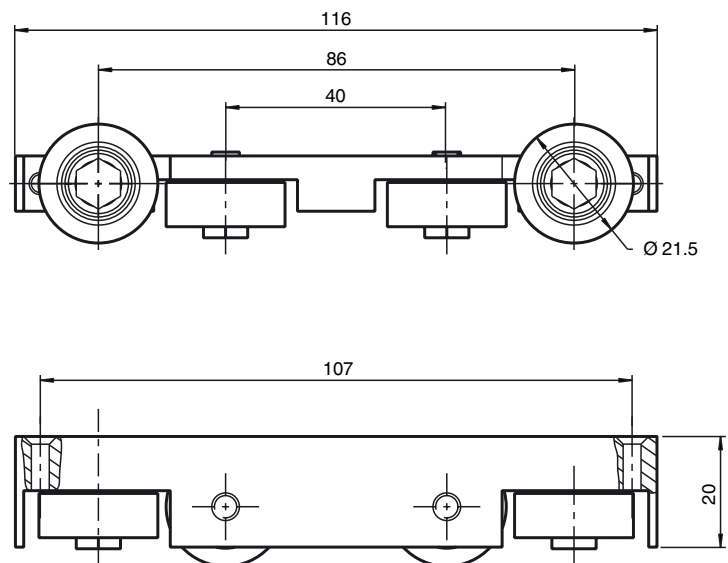

### Model number

**WCS2-GT-WD-P1**

Guide bar with plastic guide rollers, aluminum profile system WCS2

### Features

- Ensures the optimum alignment of reading head and code rail
- Plastic rollers

### Dimensions

#### Mechanical specifications

Material	galvanized steel Plastic rollers
Mass	256 g